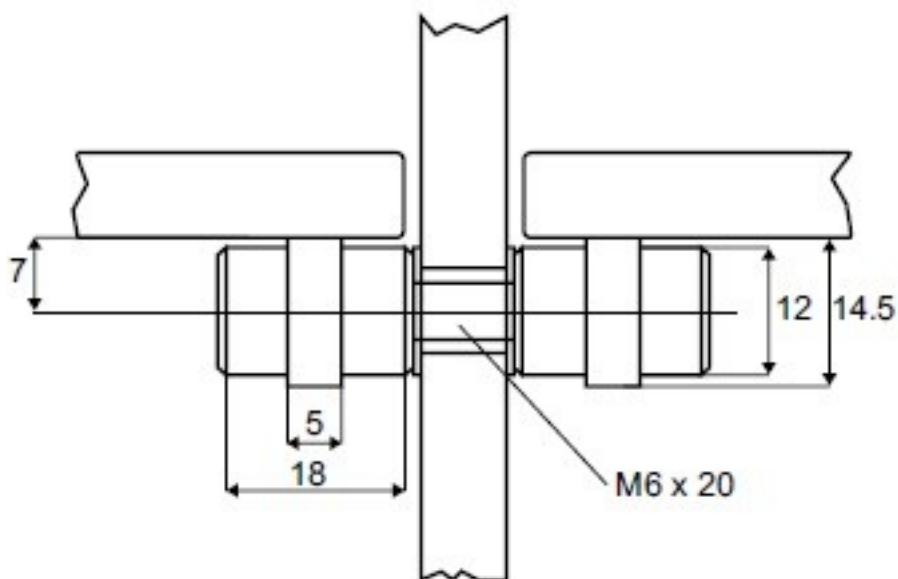

PRODUCT SHEET

Description:

Glass Shelf Support "Double", Brass, NPL,W/2 Washers+Tube In Transparent Plastic

Item number:

22.02.116-1

Units	Box	Carton	HS Code	Barcode
Pcs.	250	500	8302420090	 5704866078788

SISO A/S